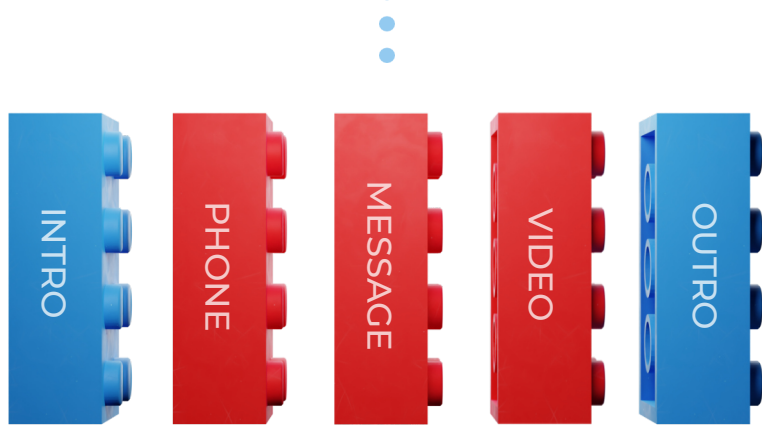

RingCentral

WELCOME VIDEO QUICK GUIDE

[OR CLICK HERE TO WATCH THE VIDEO](#)

RingCentral Welcome videos are modular, customized high-level videos meant to give a simple introduction of our most popular features to your employees prior to launch.

Welcome Videos are composed of the intro, the outro and the three primary features of the RingCentral App.

Then, choose the features you'd like us to show. Because they're modular you can choose to show all of them, or just the ones your company plans to use.