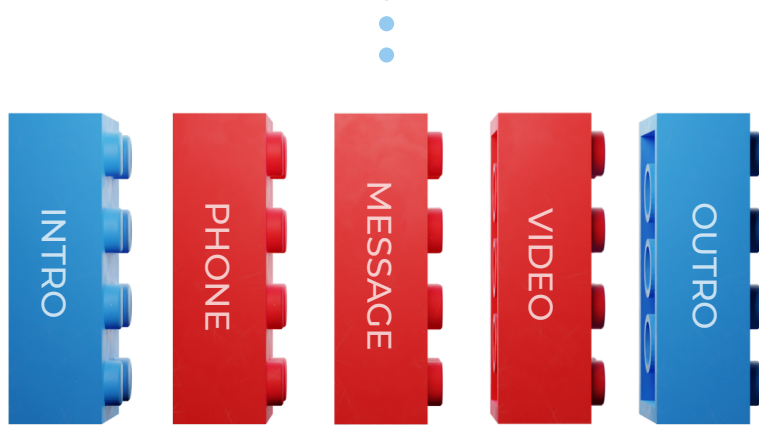

RingCentral

WELCOME VIDEO QUICK GUIDE

[OR CLICK HERE TO WATCH THE VIDEO](#)

RingCentral Welcome videos are modular, customized high-level videos meant to give a simple introduction of our most popular features to your employees prior to launch.

Welcome Videos are composed of the intro, the outro and the three primary features of the RingCentral App.

Then, choose the features you'd like us to show. Because they're modular you can choose to show all of them, or just the ones your company plans to use.