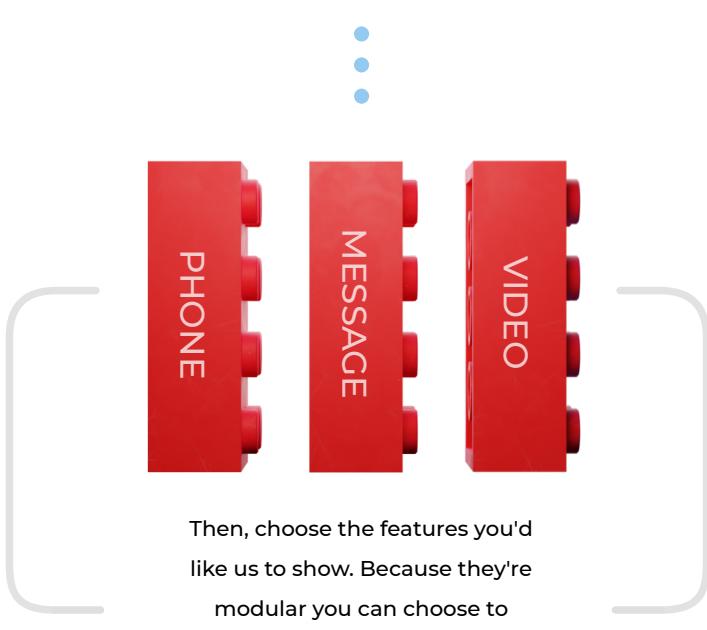

RingCentral

WELCOME VIDEO QUICK GUIDE

[OR CLICK HERE TO WATCH THE VIDEO](#)

RingCentral Welcome videos are modular, customized high-level videos meant to give a simple introduction of our most popular features to your employees prior to launch.

Welcome Videos are composed of the intro, the outro and the three primary features of the RingCentral App.

Then, choose the features you'd like us to show. Because they're modular you can choose to show all of them, or just the ones your company plans to use.