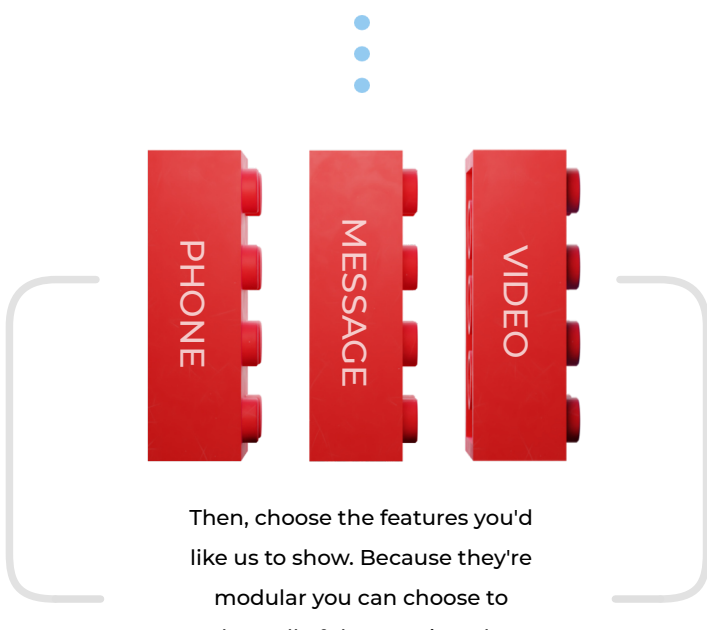

RingCentral

WELCOME VIDEO QUICK GUIDE

[OR CLICK HERE TO WATCH THE VIDEO](#)

RingCentral Welcome videos are modular, customized high-level videos meant to give a simple introduction of our most popular features to your employees prior to launch.

Welcome Videos are composed of the intro, the outro and the three primary features of the RingCentral App.

Then, choose the features you'd like us to show. Because they're modular you can choose to show all of them, or just the ones your company plans to use.